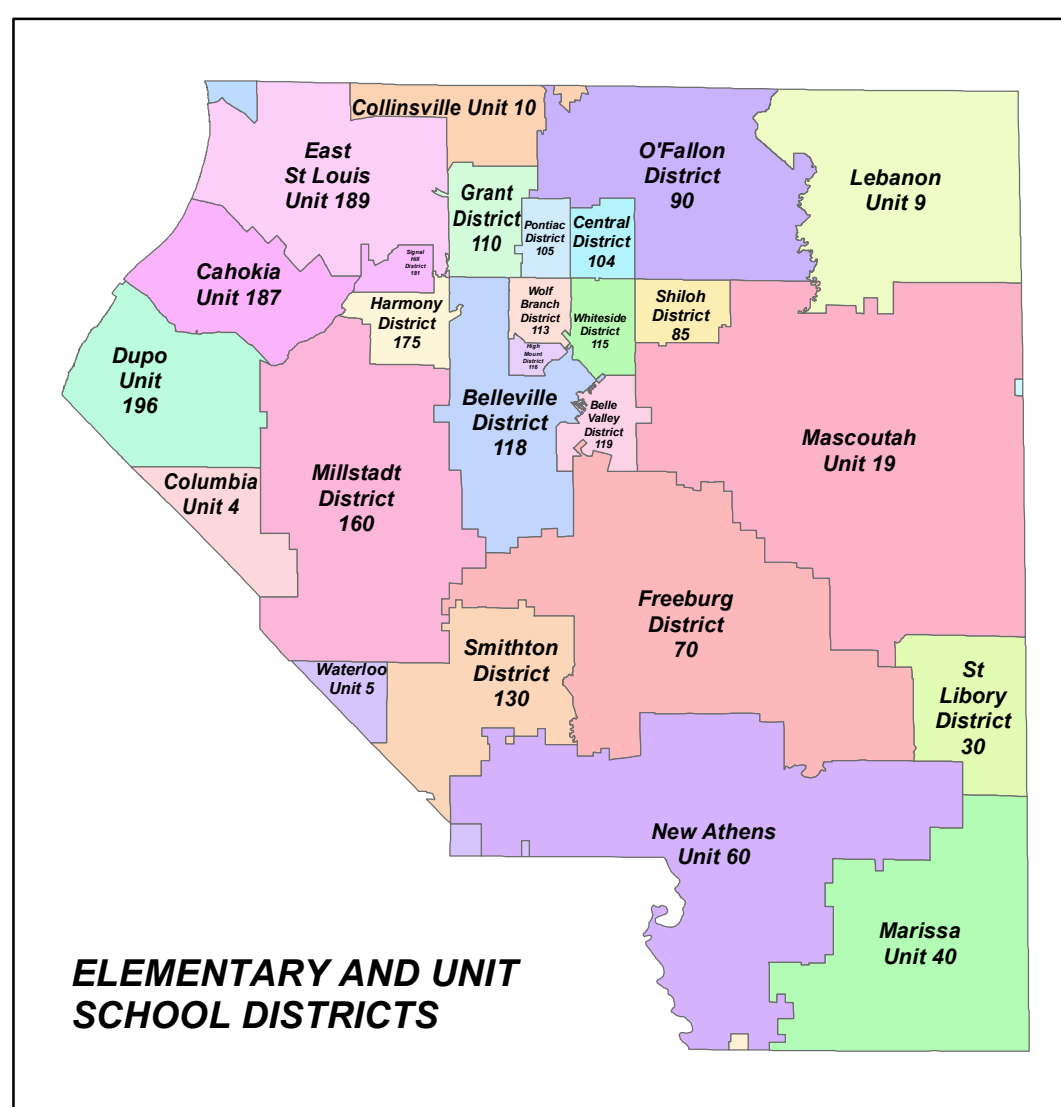

St. Clair County Features and Boundaries

Legend

- Scott AFB
- Hydrography
- Interstates
- State/US Routes
- Streets
- MetroLink Light Rail
- Proposed Extension
- Main Line