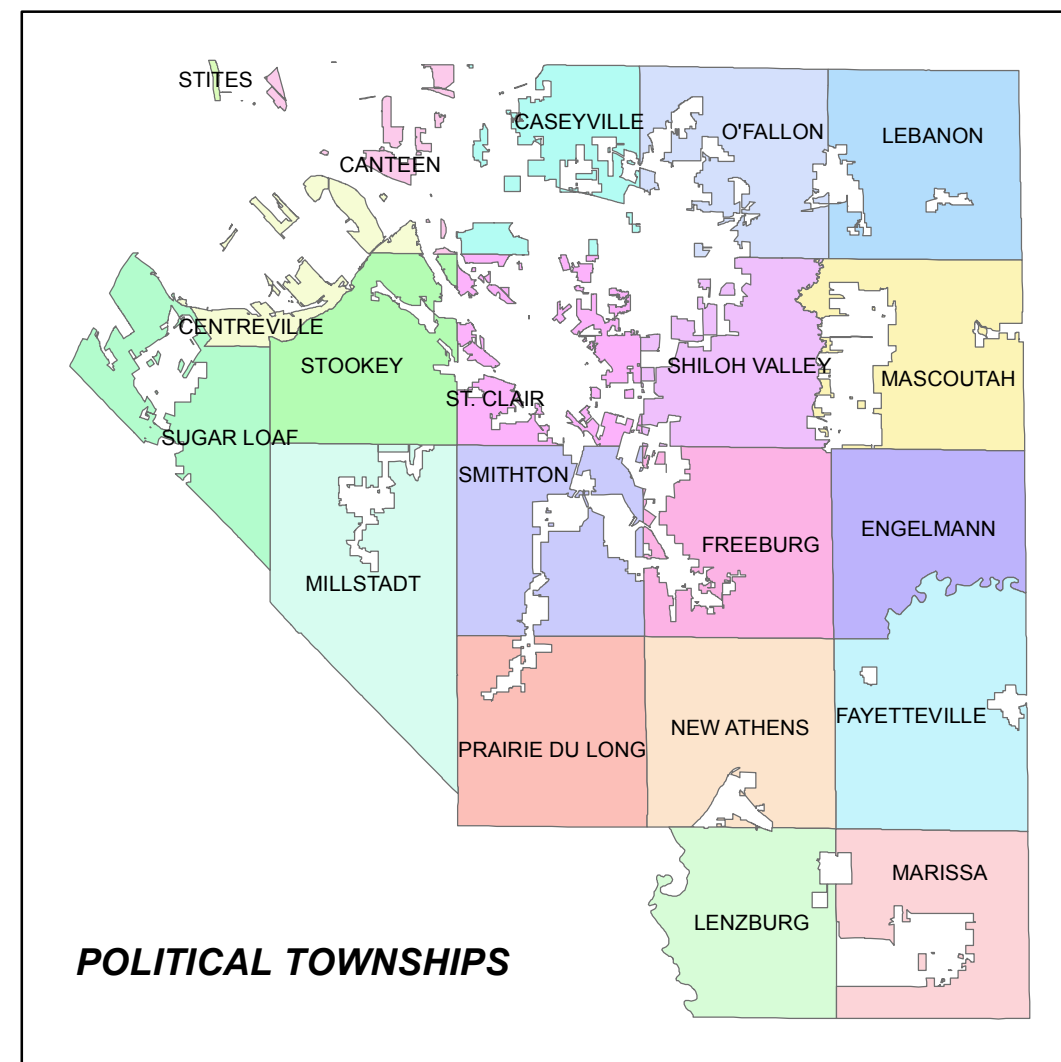

St. Clair County Features and Boundaries

Legend

- Scott AFB
- Hydrography
- Interstates
- State/US Routes
- Streets
- MetroLink Light Rail
- Proposed Extension
- Main Line