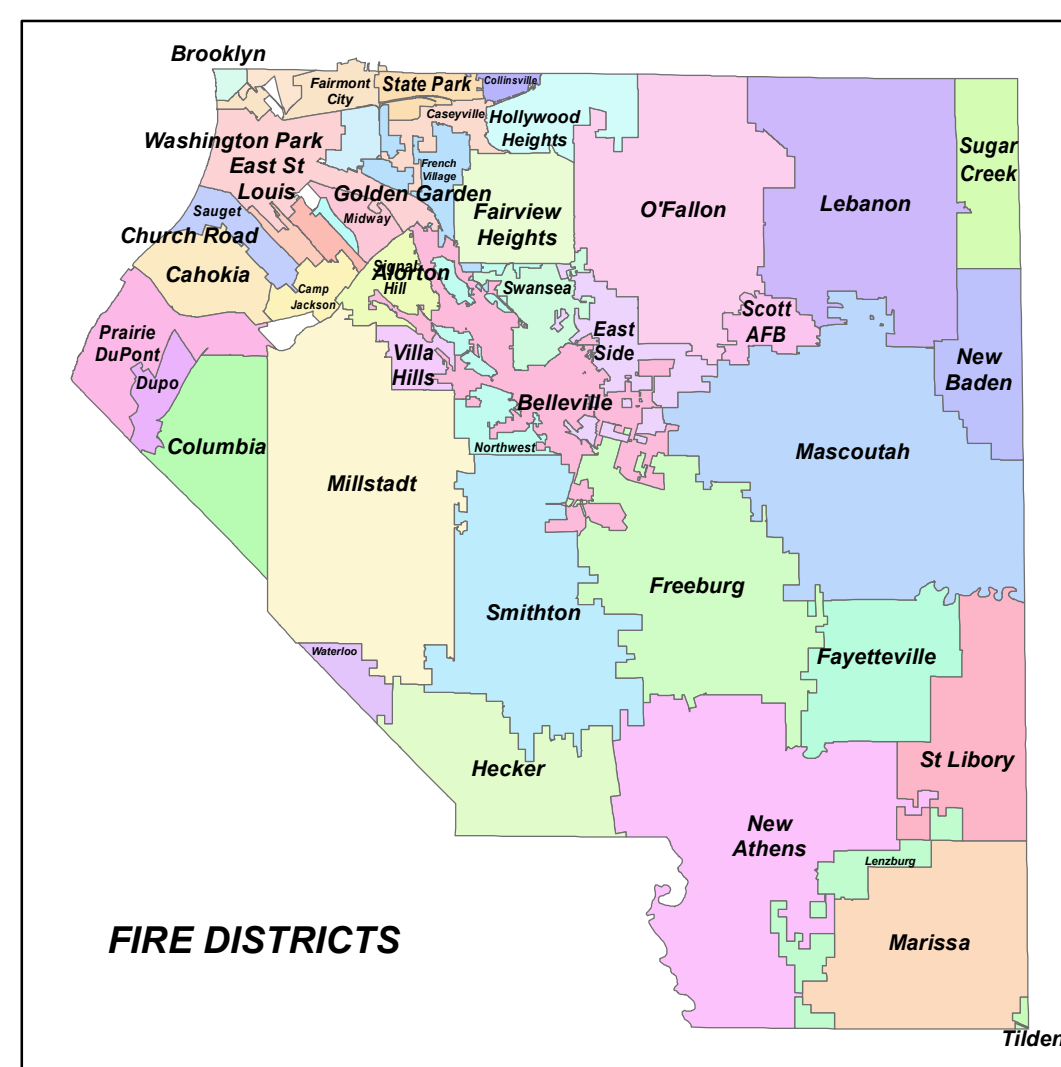

St. Clair County Features and Boundaries

Legend

- Scott AFB
- Hydrography
- Interstates
- State/US Routes
- Streets
- MetroLink Light Rail
- Proposed Extension
- Main Line