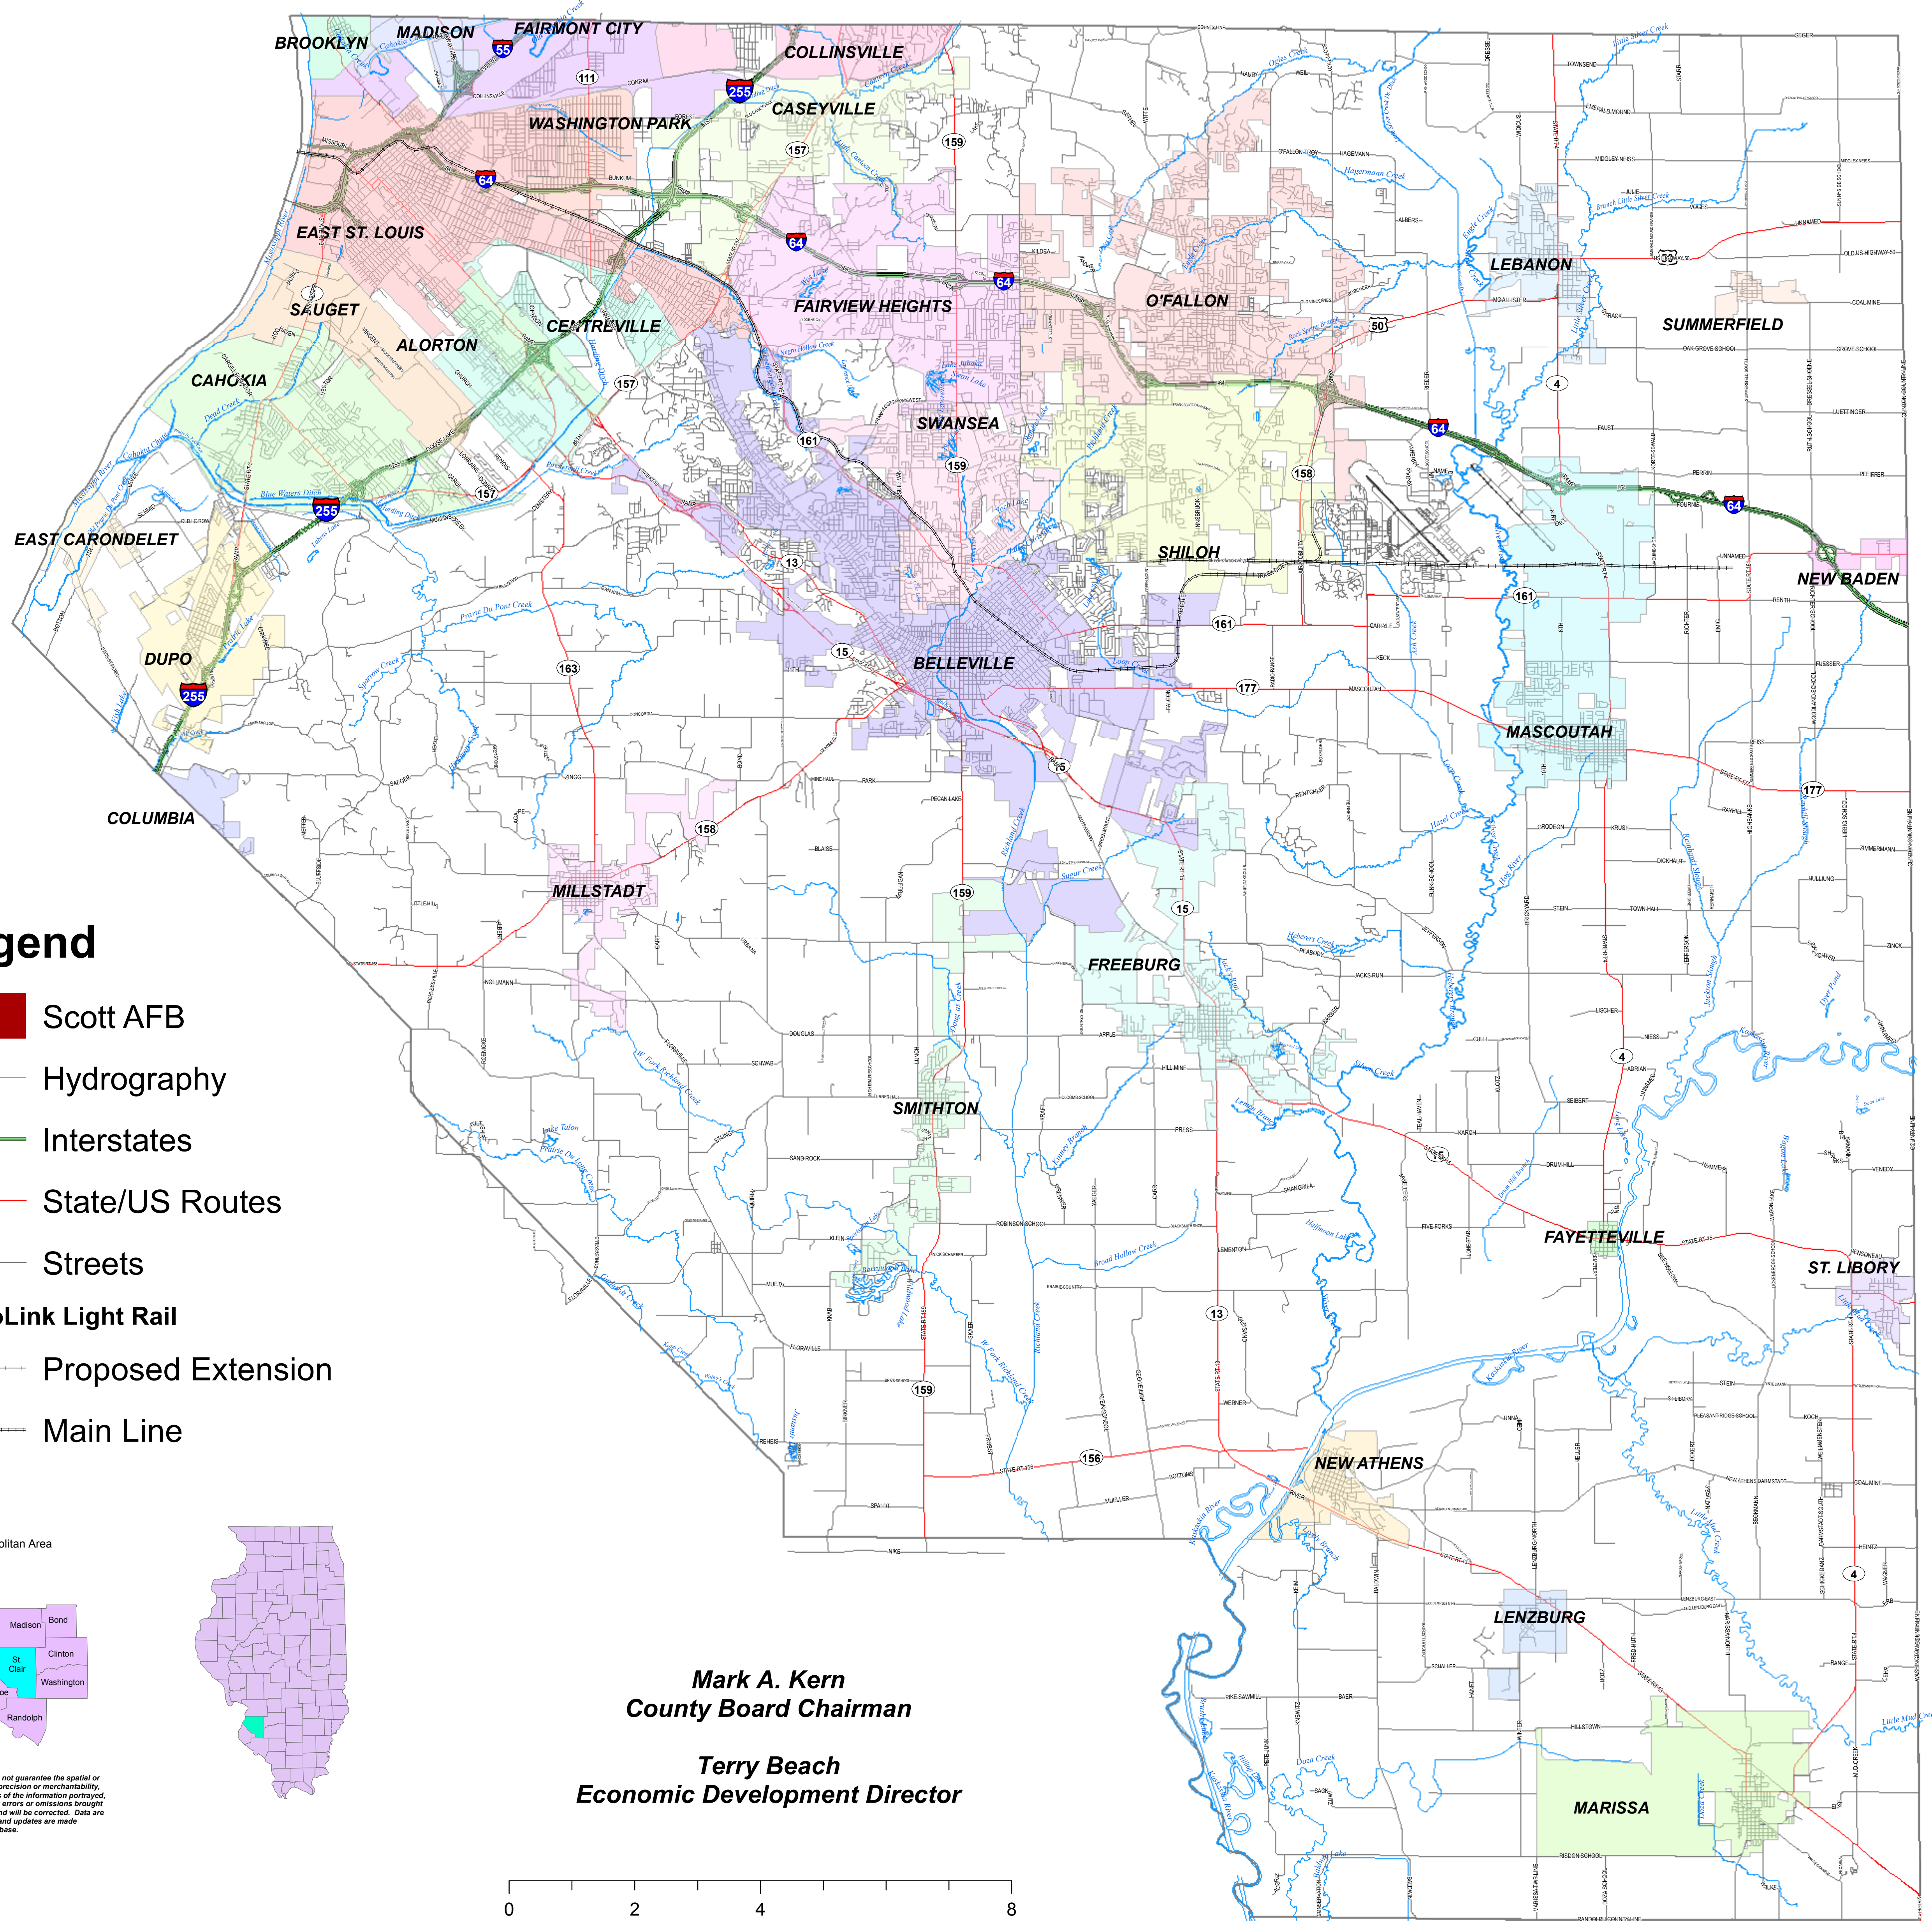

St. Clair County Features and Boundaries

Legend

- Scott AFB
- Hydrography
- Interstates
- State/US Routes
- Streets
- MetroLink Light Rail
- Proposed Extension
- Main Line