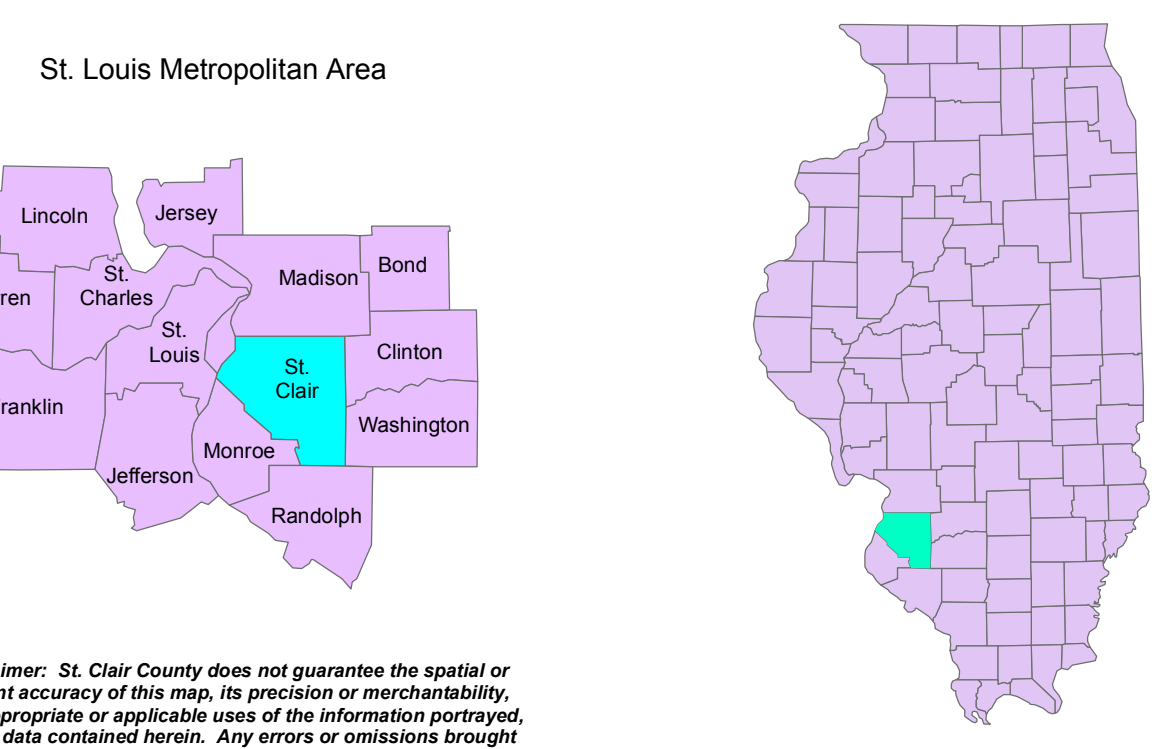

Mark A. Kern
County Board Chairman

Terry Beach
Economic Development Director